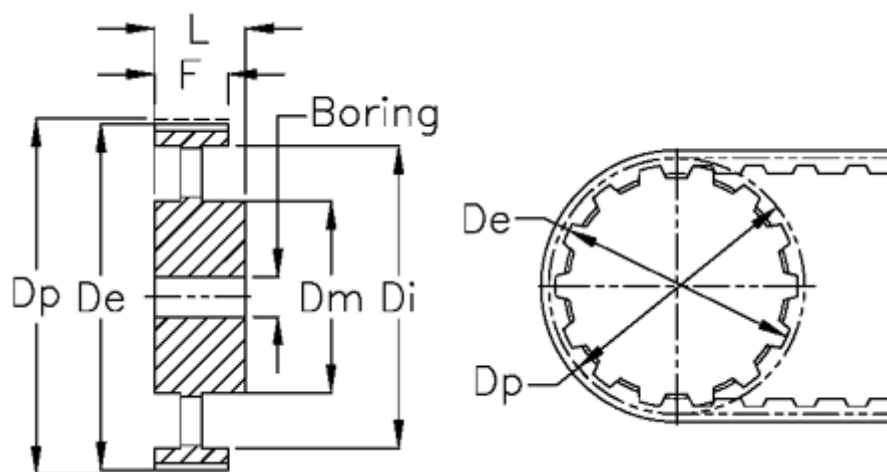

Data Sheet

Article number: 604144090030

Description: Timing belt pulley with hub
HTD 90 8M 30

Measures

Bore	= 15	Type	= 8M
De	= 227.81	Weight	= 5.7
Di	= 204	Width	= 30
Dm	= 100		
Dp	= 229.18		
F	= 38		
L	= 48		
Tooth number	= 90		